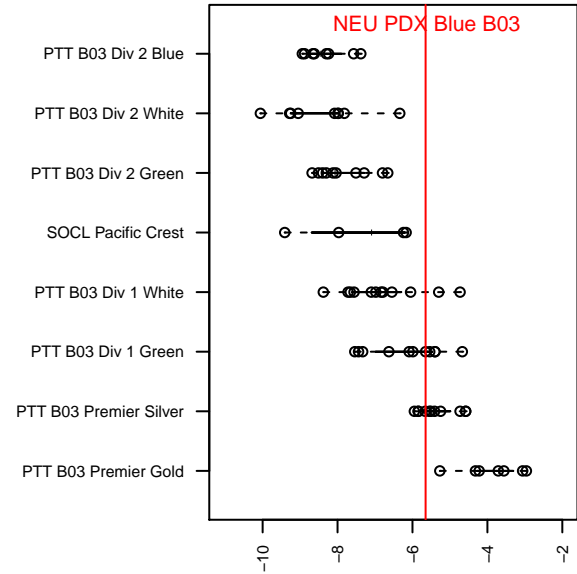

**attack and defense rating
relative to others at age
and all opponents in last 13 months**