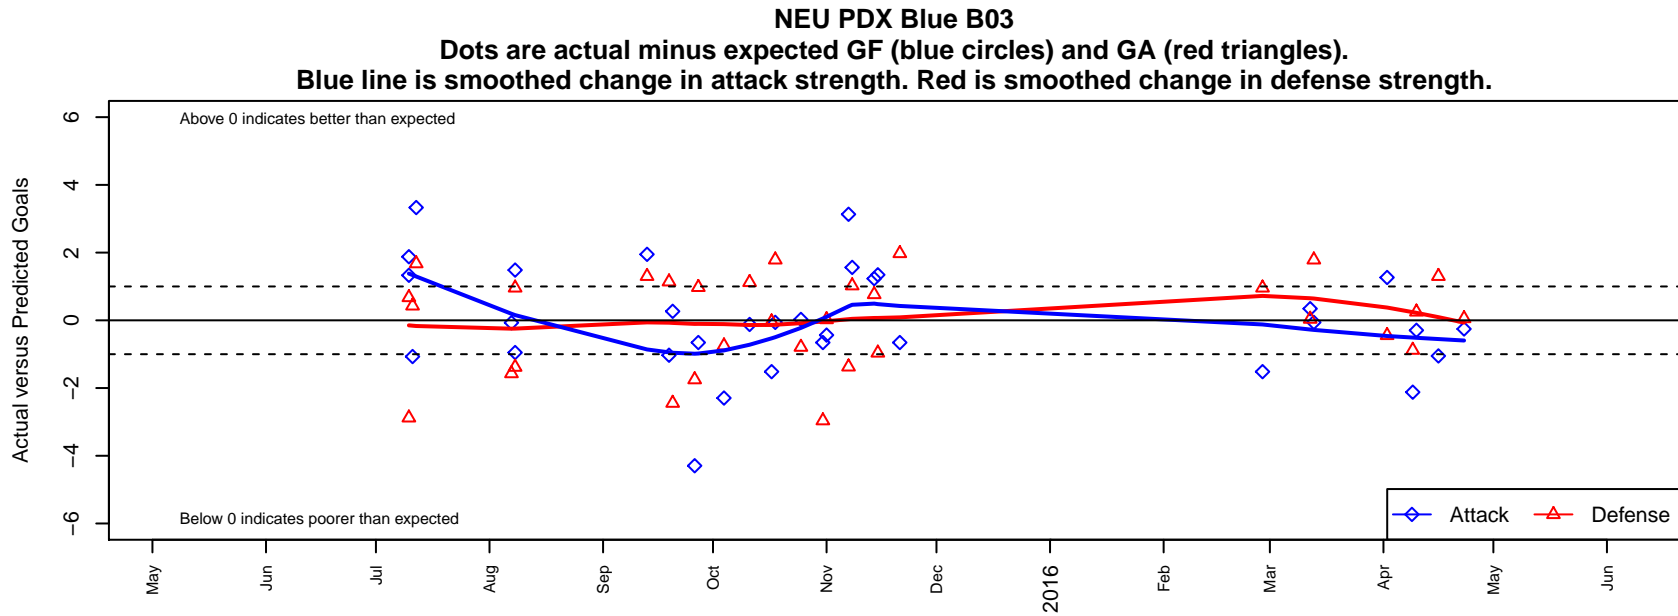

NEU PDX Blue B03

Northeast United SC
 Portland, OR
 B03 total strength=684
 attack=0.98 defense=0.46
 fall league = PTT B03 Div 1 Green
 spr league = Spr OYS B03 Div 1 Green

alt names used:
 NORTHEAST UNITED NEU PDX B03 BLUE
 NEU B03 (OR)
 NEU PDX B03 Blue
 NEU PDX B03 Blue
 NEU PDX B03 Blue

Venues played:
 2015 PCU Summer Classic U12 Gold
 2015 Bend Premier Cup U12B 9v9 GOLD U12
 2015 PTT B03 Division 1 Green
 2015 OYS Presidents Cup B03
 2015 Spr OYS B03 Division 1 Green

**attack and defense variance (black dot)
relative to other teams
and top 10 in region**